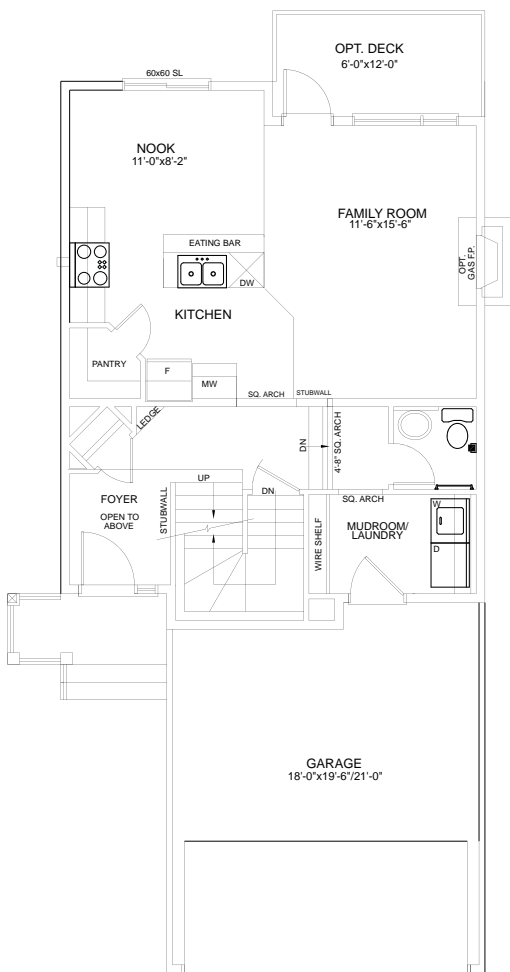

the Conquest II

1597 sq.ft.

1023 Prairie Springs Hill

SALE PRICE

$361,900

main
696 sq.ft