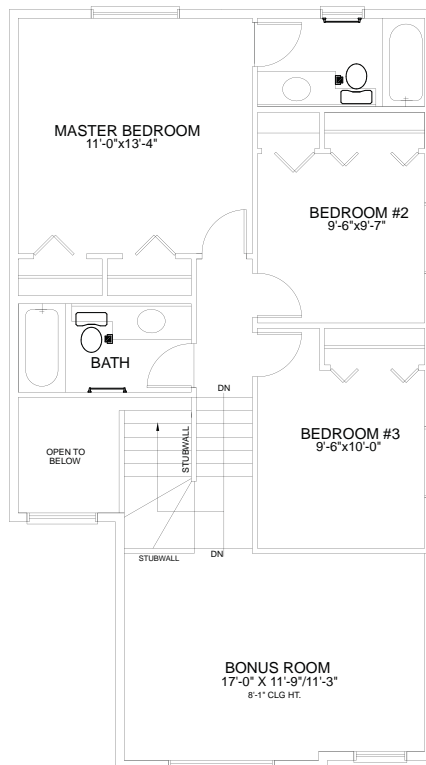

upper
901 sq.ft

- The Conquest II, an open concept beautifully designed home.
- Enter the high ceiling foyer and enjoy this well thought out plan from Jager Homes.
- With main floor laundry, a bright open kitchen, and a gas fireplace, you'll be sure to love this home.
- Continue the journey upstairs where you will find two good sized bedrooms and a large bonus room.
- A large master bedroom with his & her closets and a beautiful open 3 piece ensuite.

sixty years of excellence

jagerhomes.com